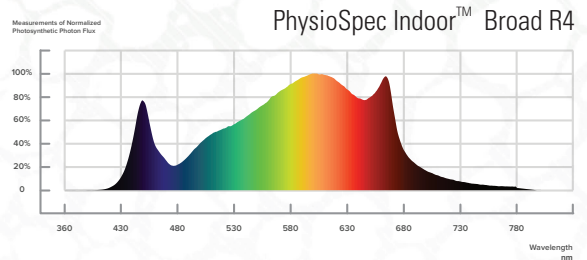

NOMINAL ELECTRICAL AC INPUT*

AC VOLTAGE	120 V	230/240 V	277 V
AC Current	5.32 A	2.79 A	2.34 A
AC Power	636 W	626 W	625 W
Power Factor	0.99	0.97	0.96

* At 77°F [25°C] ambient temperature and 100% output.

ORDERING CODES

FAMILY	MODEL	SPECTRUM	INPUT VOLTAGE	DIMMER MODULE
SR	SPYDR 2R47	2R 47"x43" | PhysioSpec™ Broad R4	LVG 120-277V	DM Dimmer Module for 0-100%

AC CABLE LENGTH	AC PLUG TYPE	MOUNTING HARDWARE	PACKAGING
06 6 ft (1,8 m)	N6P NEMA 6-15P TFP Schuko, CEE 7/7 ASP SAA Type I	M 2-Point Hanging Lances	S Single Pack

ALTERNATIVE AC POWER CABLES- AMERICAS (Order seperately)	Ordering Code
6 ft (1,8 m) AC Extension Cable, NEMA 5-15P Plug, M19 Push Lock, Max 125 V AC	CACA-70748-01
6 ft (1,8 m) AC Extension Cable, NEMA L7-15P Plug, M19 Push Lock, Max 277 V AC	CACA-70752-01
15 ft (4,6 m) AC Extension Cable, NEMA 5-15P Plug, M19 Push Lock, Max 125 V AC	CACA-70749-01
15 ft (4,6 m) AC Extension Cable, NEMA 5-15P Plug, M19 Push Lock, Max 250 V AC	CACA-70751-01
15 ft (4,6 m) AC Extension Cable, NEMA L7-15P Plug, M19 Push Lock, Max 277 V AC	CACA-70753-01

ALTERNATIVE AC POWER CABLES- EUROPE (Order seperately)	Ordering Code
4,5 m (15 ft) AC Cable, H07RN-F, Schuko CEE 7/7 plug, M19 Push Lock, 230V AC	CACE-70775-01

SPECTRA

[MOUNTING HARDWARE]

[DIMMER MODULE]

[PSU 120-277V AC]