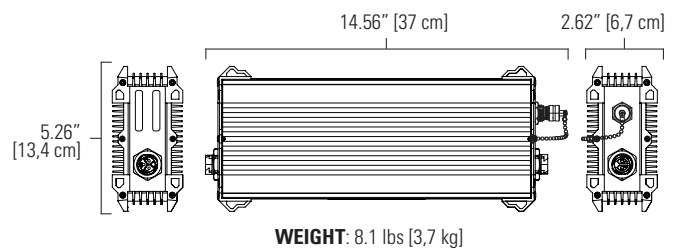

Disclaimer: Performance values are from representative tests performed in accordance with industry standards listed. Actual application performance may vary due to component tolerances and installation, environmental, and field measurements conditions.

Contact **FLUENCE**
support@fluence.science
www.fluence.science

© Copyright 2022 Fluence Bioengineering 2022-02
Subject to change without notice
Horticultural lighting | Not suitable for household illumination.