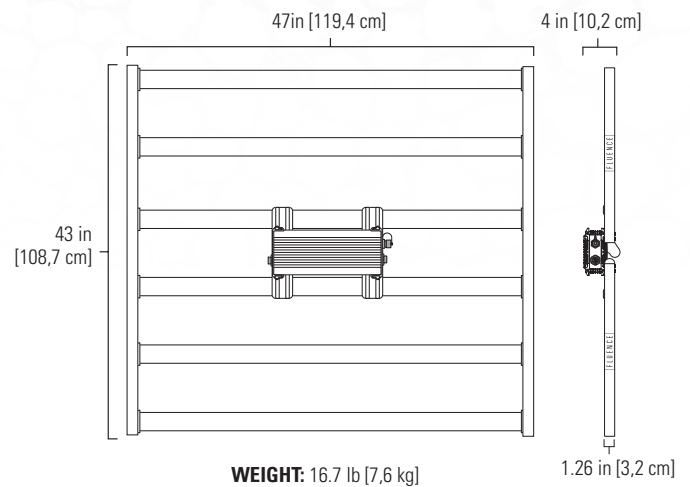

NOMINAL ELECTRICAL AC INPUT*

AC VOLTAGE	120 V	230/240 V	277 V
AC Current	5.32 A	2.79 A	2.34 A
AC Power	636 W	626 W	625 W
Power Factor	0.99	0.97	0.96

* At 77°F [25°C] ambient temperature and 100% output.

ORDERING CODES

FAMILY	MODEL	SPECTRUM	INPUT VOLTAGE	DIMMER MODULE
SR	SPYDR 2R47	2R 47"x43" | PhysioSpec™ Broad R4	LVG 120-277V	DM Dimmer Module for 0-100%

AC CABLE LENGTH	AC PLUG TYPE	MOUNTING HARDWARE	PACKAGING
06 6 ft (1,8 m)	N6P NEMA 6-15P TFP Schuko, CEE 7/7 ASP SAA Type I	M 2-Point Hanging Lances	S Single Pack

ALTERNATIVE AC POWER CABLES- AMERICAS (Order seperately)	Ordering Code
6 ft (1,8 m) AC Extension Cable, NEMA 5-15P Plug, M19 Push Lock, Max 125 V AC	CACA-70748-01
6 ft (1,8 m) AC Extension Cable, NEMA L7-15P Plug, M19 Push Lock, Max 277 V AC	CACA-70752-01
15 ft (4,6 m) AC Extension Cable, NEMA 5-15P Plug, M19 Push Lock, Max 125 V AC	CACA-70749-01
15 ft (4,6 m) AC Extension Cable, NEMA 5-15P Plug, M19 Push Lock, Max 250 V AC	CACA-70751-01
15 ft (4,6 m) AC Extension Cable, NEMA L7-15P Plug, M19 Push Lock, Max 277 V AC	CACA-70753-01

ALTERNATIVE AC POWER CABLES- EUROPE (Order seperately)	Ordering Code
4,5 m (15 ft) AC Cable, H07RN-F, Schuko CEE 7/7 plug, M19 Push Lock, 230V AC	CACE-70775-01

SPECTRA

[MOUNTING HARDWARE]

[DIMMER MODULE]

[PSU 120-277V AC]