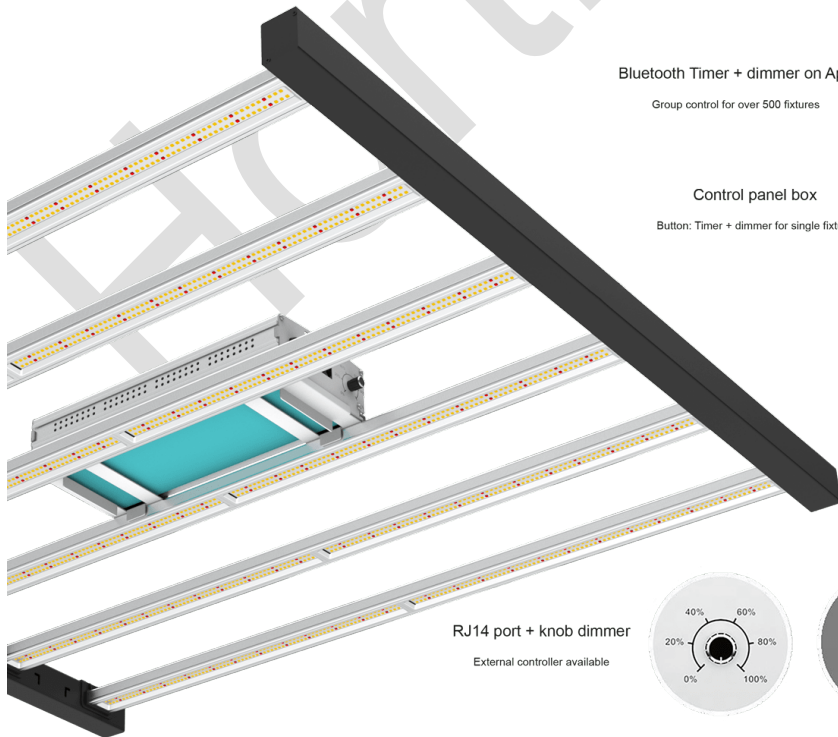

Features & options ScrogMaster PRO Series

Bluetooth Timer + dimmer on App

Group control for over 500 fixtures

Control panel box

Button: Timer + dimmer for single fixture

RJ14 port + knob dimmer

External controller available