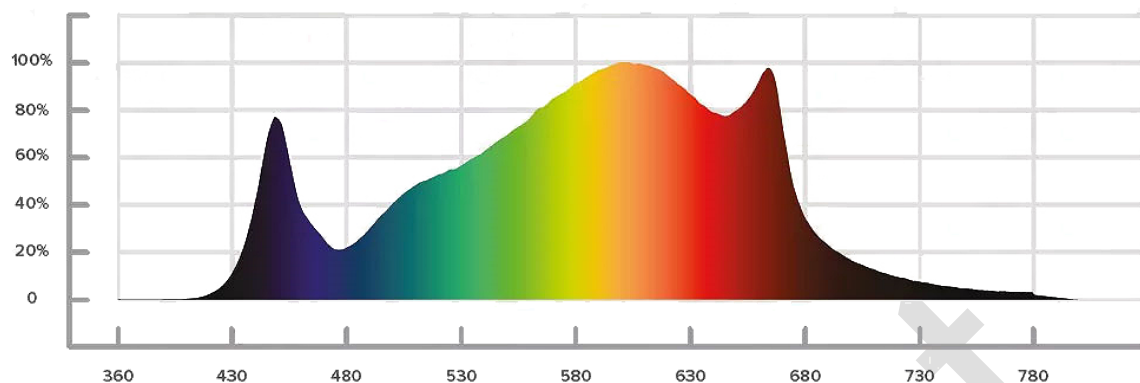

External controller available

Spectrum ScrogMaster PRO

Technical specification SMP1200

Item	Value	Item	Value
LED brand	Samsung	Power consumption	~ 650 Watt
LED chips	EVO, LM301B	Power factor	> 98%
LED driver	Inventronics	Dim control	0 – 100%
Light distribution	120° beam angle	PRO connection	RJ14
Lifespan	> 50.000 hours	Voltage	120V, 230V
Height above plants	≥ 15 cm	Work frequency	50Hz / 60Hz
Lighting area	≤ 150 x 150 cm	Working environment	-20 ~ + 35°C
PAR Photon flux	~ 2,8 μmol / J	Waterproof level	IP65
ScrogMaster size	1200x1100x100mm	Net weight	16 Kg